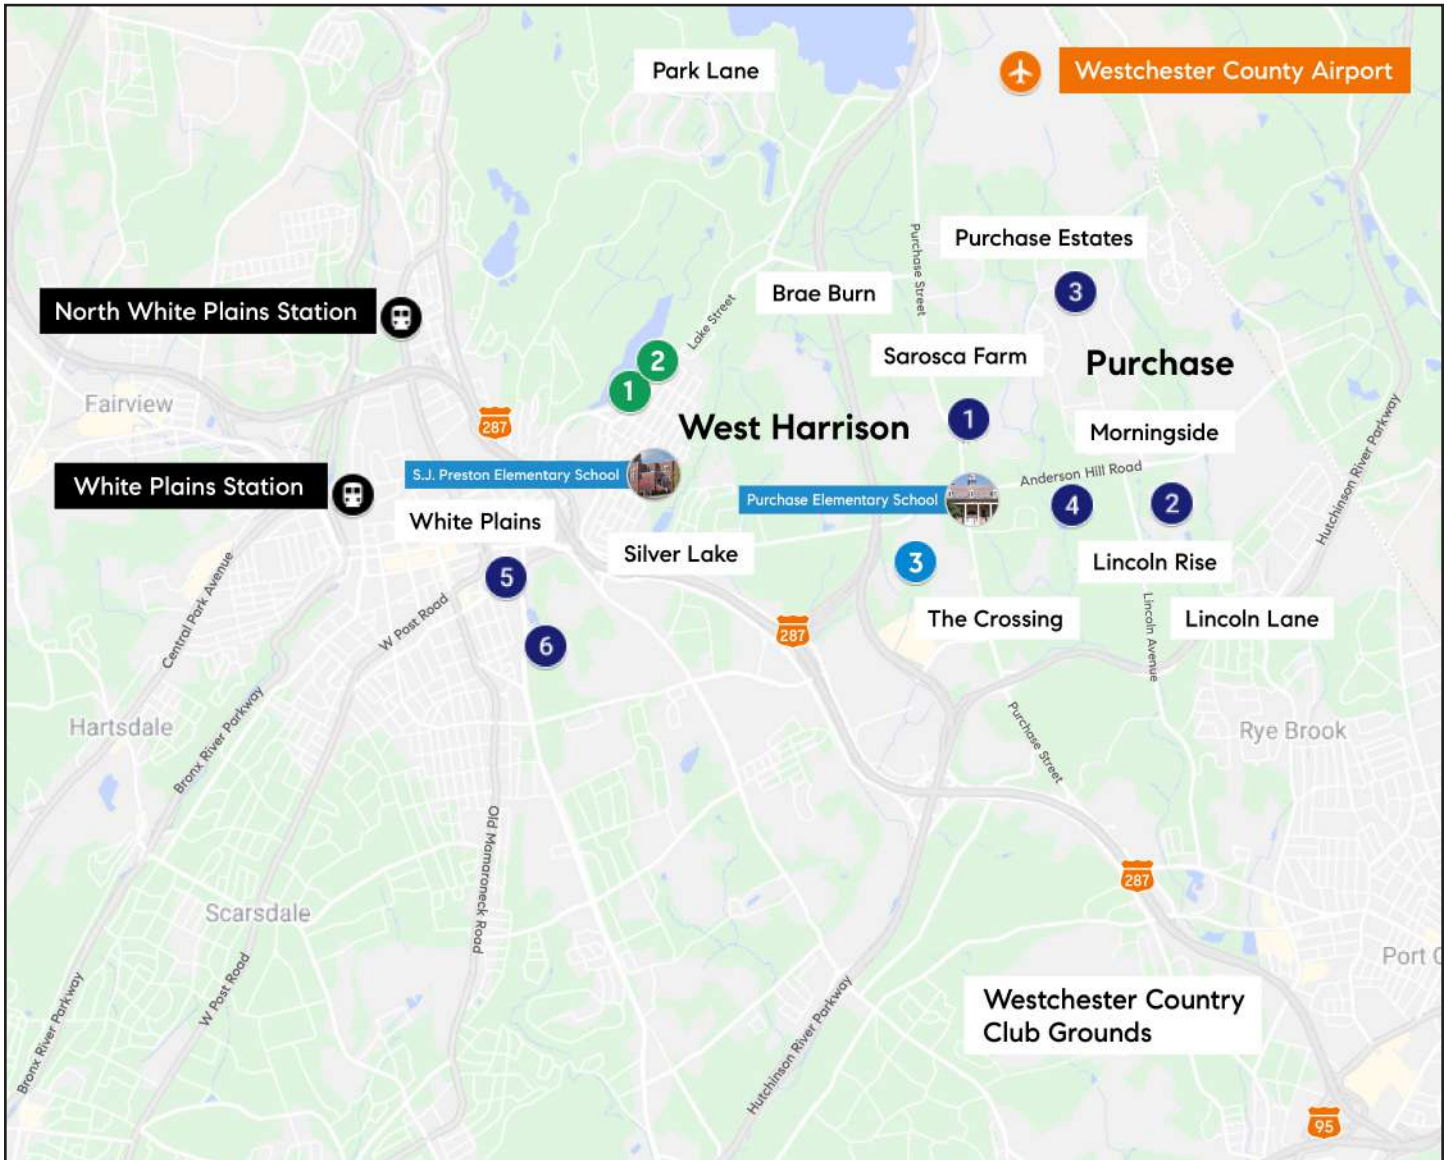

# Purchase/West Harrison

## ● Recreation

- 1 Purchase Community House
- 2 PepsiCo Sculpture Gardens
- 3 Neuberger Museum of Art
- 4 Eateries
- 5 The Westchester Mall
- 6 Bloomingdales

## ● Schools

- 1 Purchase Elementary School
- 2 S.J. Preston Elementary School
- 3 Keio Academy

## ● Parks

- 1 Passidomo Veterans Memorial Park
- 2 Ron Belmont Pool Complex

\*10 Minute drive to Greenwich, CT

The Georgio Reddington Team

georgioreddingtonteam@compass.com | georgioreddingtonteam  
 O. 914.505.6090 | georgioreddingtonteam.com  
 62 Purchase Street, Rye, NY 10580